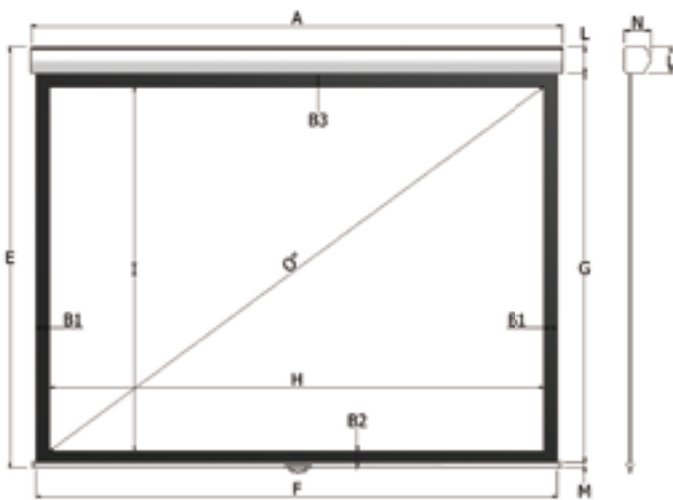

There had to be a manual spring-roller operated screen in the Adeo range. An aluminium structure with a light and compact style: top quality standard, like that of the screen, VisionTex, made of coated cotton, with a 3 cm spray-painted black edge, designed for optimal planarity. A guarantee of excellence, also confirmed by the hard-wearing, adjustment-free, spring-operated mechanism. Its elegant design is not spoiled by bulky anchoring devices: the wall or ceiling mount brackets disappear behind the screen after the installation. Depending on the type of format, different applications can be obtained, along with the greatest flexibility: 4:3 and 1:1 for professional installations in small- to medium-sized rooms, for companies and school-rooms, and 16:9 for home entertainment and Home Cinema contexts.

Formato	With black borders								Technical data							
	Overall width	Overall height	Surface width	Surface height	Net surface width	Net surface height	Standard top	Diagonal inches	Case height	Case depth	Lower bar height	Black border	Black border	Net weight	Gross weight	Shipment sizes
	A	E	F	G	H	I	B3	O'	L	N	M	B1	B2	Kg	Kg	LxAxP cm
4:3	158	132	151	121	146	110	8	72	8,2	7,1	2,8	2,5	3,5	7	8	178x14x15
	186	150	179	140	171	128	8	84	8,2	7,1	2,8	4	3,5	8	11	206x14x15
	220	176	213	166	203	152	8	100	8,5	7,9	2,8	5	6,0	11	13	240x15x15
	251	200	243	188	234	176	8	115	10	9	2,8	4,7	4,0	14	17	277x16x16
16:9	184	180	176	169	170	96	70	77	8,2	7,1	2,8	3	3,5	8	11	203x14x15
	220	181	213	171	203	115	50	92	8,5	7,9	2,8	5	6,0	11	13	240x15x15
	251	200	243	186	234	132	50	106	10	9	2,8	4,7	4,0	14	17	277x16x16
1:1	165	174	158	164	152	152	8	85	8,2	7,1	2,8	2,8	3,5	8	10	185x14x15
	190	200	183	190	178	178	8	99	8,2	7,1	2,8	2,3	3,5	9	11	210x14x15
	220	226	213	215	203	203	8	113	8,5	7,9	2,8	5	4,0	13	16	240x15x15