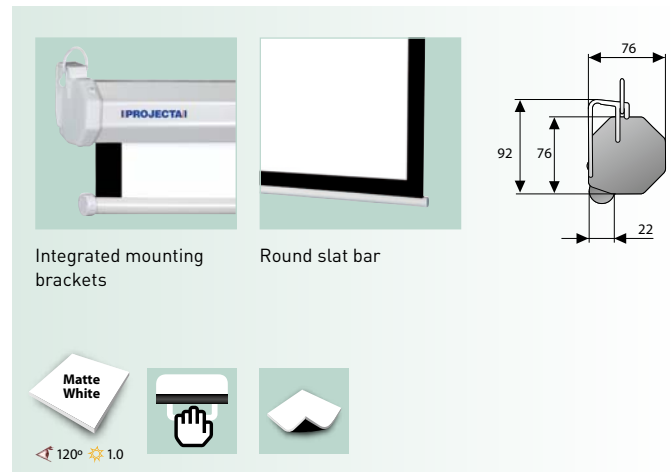

SlimScreen

ACCESSORIES:
P 82

- Basic manual projection screen with spring mechanism.
- Supplied in the most compact case.
- Easy to mount to a wall or ceiling using the integrated mounting brackets on each end cap.
- The screen locks into place at 11 cm intervals for possible height adjustment. The intervals are at 15 cm for screen widths of 200 cm.

SlimScreen XL

ACCESSORIES:
P 82

- Manual projection screen in compact octagonal case with spring mechanism, 244 cm wide.
- Easy to mount to a wall or ceiling using the integrated mounting brackets on each end cap.
- Simple pull-out system locks into place at 11.5 cm intervals.

SlimScreen

For technical information see our Specification Data Sheets at www.projectascreens.com.

Aspect Ratio	Overall Dimensions H x W cm	Viewing Area H x W cm	Nominal Diagonal		Overall Case Length (RAL 9016) mm	Net Weight kg	Screen Surfaces	
			cm	inches			Matte White	Datalux
			Product Code	Product Code				
4:3	123 x 160	110 x 146	183	72"	1718	6	10200068	10200078
	138 x 180	126 x 168	210	83"	1918	7	10200070	10200079
	153 x 200	143 x 190	238	94"	2138	8	10200084	10200085
16:9	90 x 160	82 x 146	168	66"	1718	6	10200080	10200154
	102 x 180	95 x 168	193	76"	1918	7	10200081	10200155
	117 x 200	107 x 190	218	86"	2138	8	10200089	10200156
1:1	125 x 125	120 x 120			1380	5	10200061	10200075
	145 x 145	140 x 140			1588	6	10200086	10200087
	160 x 160	151 x 151			1718	7	10200062	10200076
	180 x 180	173 x 173			1918	8	10200063	10200077
	200 x 200	195 x 195			2138	9	10200064	10200088

SlimScreen XL

For technical information see our Specification Data Sheets at www.projectascreens.com.

Aspect Ratio	Overall Dimensions H x W cm	Viewing Area H x W cm	Nominal Diagonal		Overall Case Length mm	Net Weight kg	Screen Surfaces
			cm	inches			Matte White
			Product Code				
4:3	185 x 244	175 x 234	305	120"	2524	10	10230018
16:9	142 x 244	132 x 234	269	106"	2524	10	10230019
1:1	244 x 244	244 x 234			2524	11	10230020