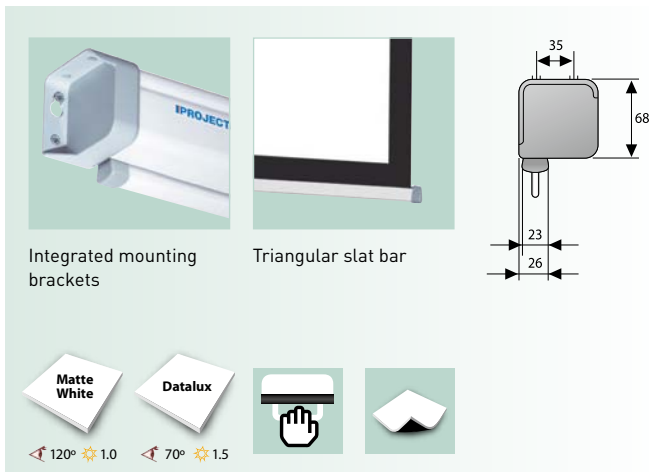

SlimScreen

ACCESSORIES:
P 82

- Basic manual projection screen with spring mechanism.
- Supplied in the most compact case.
- Easy to mount to a wall or ceiling using the integrated mounting brackets on each end cap.
- The screen locks into place at 11 cm intervals for possible height adjustment. The intervals are at 15 cm for screen widths of 200 cm.

SlimScreen XL

ACCESSORIES:
P 82

- Manual projection screen in compact octagonal case with spring mechanism, 244 cm wide.
- Easy to mount to a wall or ceiling using the integrated mounting brackets on each end cap.
- Simple pull-out system locks into place at 11.5 cm intervals.

SlimScreen

For technical information see our Specification Data Sheets at www.projectascreens.com.

Aspect Ratio	Overall Dimensions H x W cm	Viewing Area H x W cm	Nominal Diagonal		Overall Case Length (RAL 9016) mm	Net Weight kg	Screen Surfaces	
			cm	inches			Matte White	Datalux
			Product Code	Product Code				
4:3	123 x 160	110 x 146	183	72"	1718	6	10200068	10200078
	138 x 180	126 x 168	210	83"	1918	7	10200070	10200079
	153 x 200	143 x 190	238	94"	2138	8	10200084	10200085
16:9	90 x 160	82 x 146	168	66"	1718	6	10200080	10200154
	102 x 180	95 x 168	193	76"	1918	7	10200081	10200155
	117 x 200	107 x 190	218	86"	2138	8	10200089	10200156
1:1	125 x 125	120 x 120			1380	5	10200061	10200075
	145 x 145	140 x 140			1588	6	10200086	10200087
	160 x 160	151 x 151			1718	7	10200062	10200076
	180 x 180	173 x 173			1918	8	10200063	10200077
	200 x 200	195 x 195			2138	9	10200064	10200088

SlimScreen XL

For technical information see our Specification Data Sheets at www.projectascreens.com.

Aspect Ratio	Overall Dimensions H x W cm	Viewing Area H x W cm	Nominal Diagonal		Overall Case Length mm	Net Weight kg	Screen Surfaces
			cm	inches			Matte White
			Product Code				
4:3	185 x 244	175 x 234	305	120"	2524	10	10230018
16:9	142 x 244	132 x 234	269	106"	2524	10	10230019
1:1	244 x 244	244 x 234			2524	11	10230020